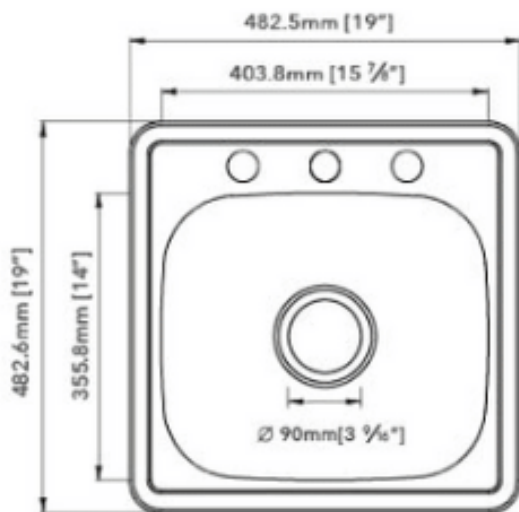

STAINLESS STEEL SINK

SPECIAL ORDER

MODEL: SS-116-10-1919A1

DEPTH	GAUGE	HOLES
6"	24/22	2/3

- Top-mount Single Bowl Sink
- Dimensions: 19"x19"
- Material: SS304
- Finish: Brushed

Undercoated and Sound Pads

3-1/2" Drain Opening